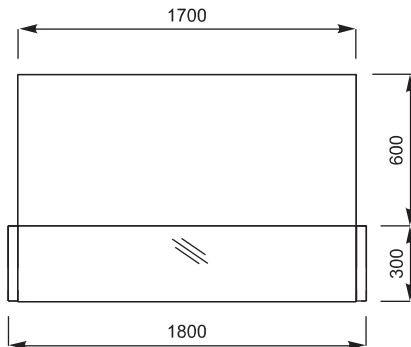

TECHNICAL SPECIFICATION / TECHNISCHE BESCHREIBUNG / DESCRIPTION TECHNIQUE

**Worktop
Arbeitsplatte
Plan de travail**

MFC / Melaminplatte /
Panneau mélaminé
28mm

**Counter top
Oberplatte
Top**

glass / Glas / verre: LACOBEL
4mm

Front

MDF lacquered, gloss /
MDF Hochglanzlack /
MDF laqué, brillant
12+16mm

**Light switch
Lichtschalter
Interrupteur**

**Kick plate
Sockel
Socle**

MDF lacquered, gloss /
MDF Hochglanzlack /
MDF laqué, brillant

**Illumination
Beleuchtung
Illumination**

White light tubes
Leuchtstoffröhre, weiß
Tubes lumineuses
blanches

FRONT: There is a possibility to order the front of this reception desk in the whole RAL palette and other illumination colors. Extra charge. For more information – please contact our Customer Service.

FRONT: Gegen Aufpreis ist es Möglichkeit die Front Elemente in allen RAL-Farben und in anderen Beleuchtungsfarben zu bestellen. Weitere Informationen erhalten Sie von unserem Kunden-Service.

FRONT: Il est possible de commander une banque d'accueil avec le facade dans une pleine palette de couleurs RAL. Prix majoré. Pour plus d'informations – veuillez contacter notre service client.

DIMENSIONS / ABMESSUNG / DIMENSIONS

**Body
Korpus
Corps**

MDF lacquered, gloss /
MDF Hochglanzlack /
MDF laqué, brillant
22mm